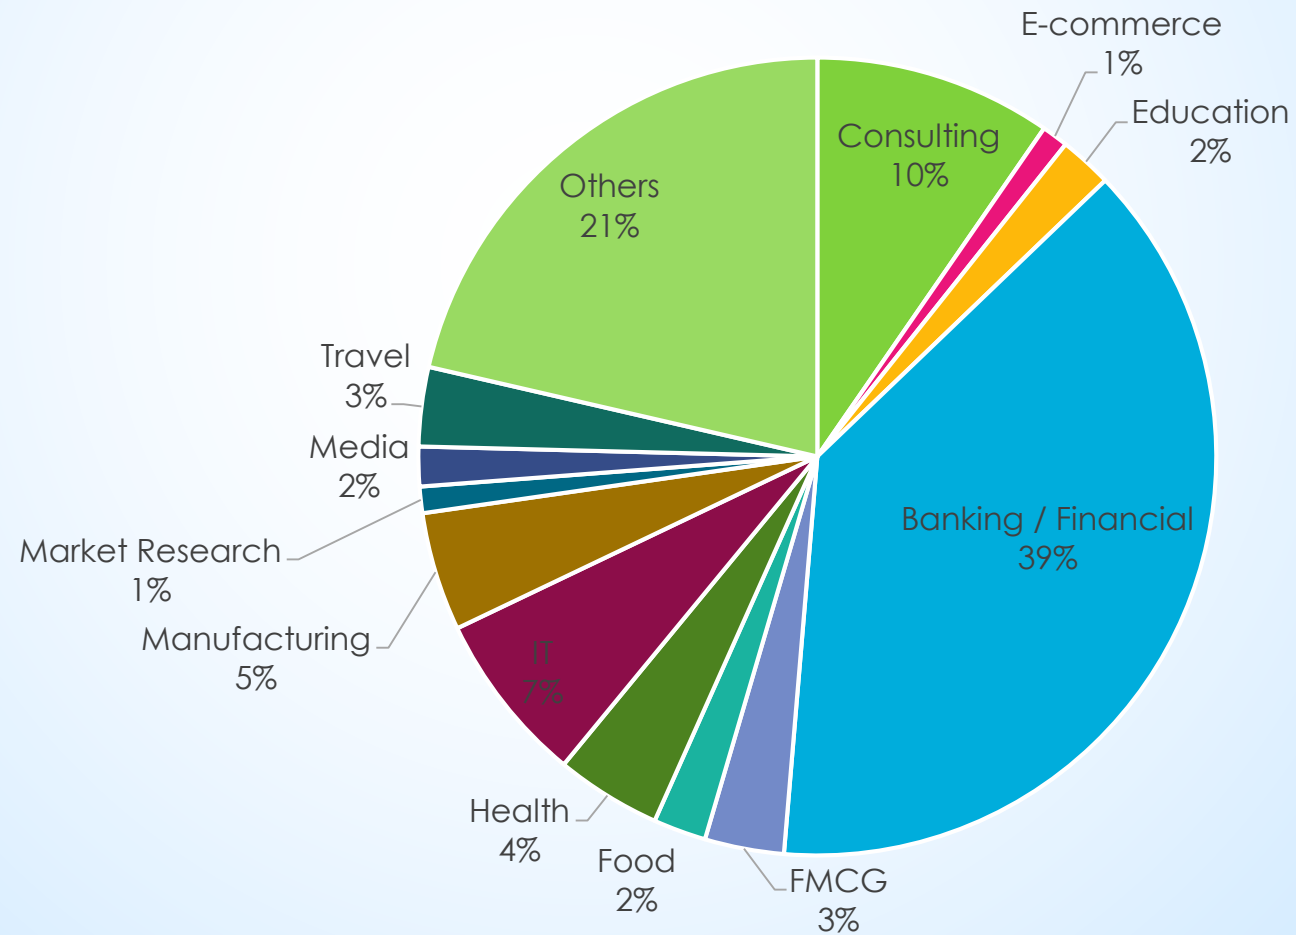

Enriching Lives

SECTOR WISE PLACEMENTS