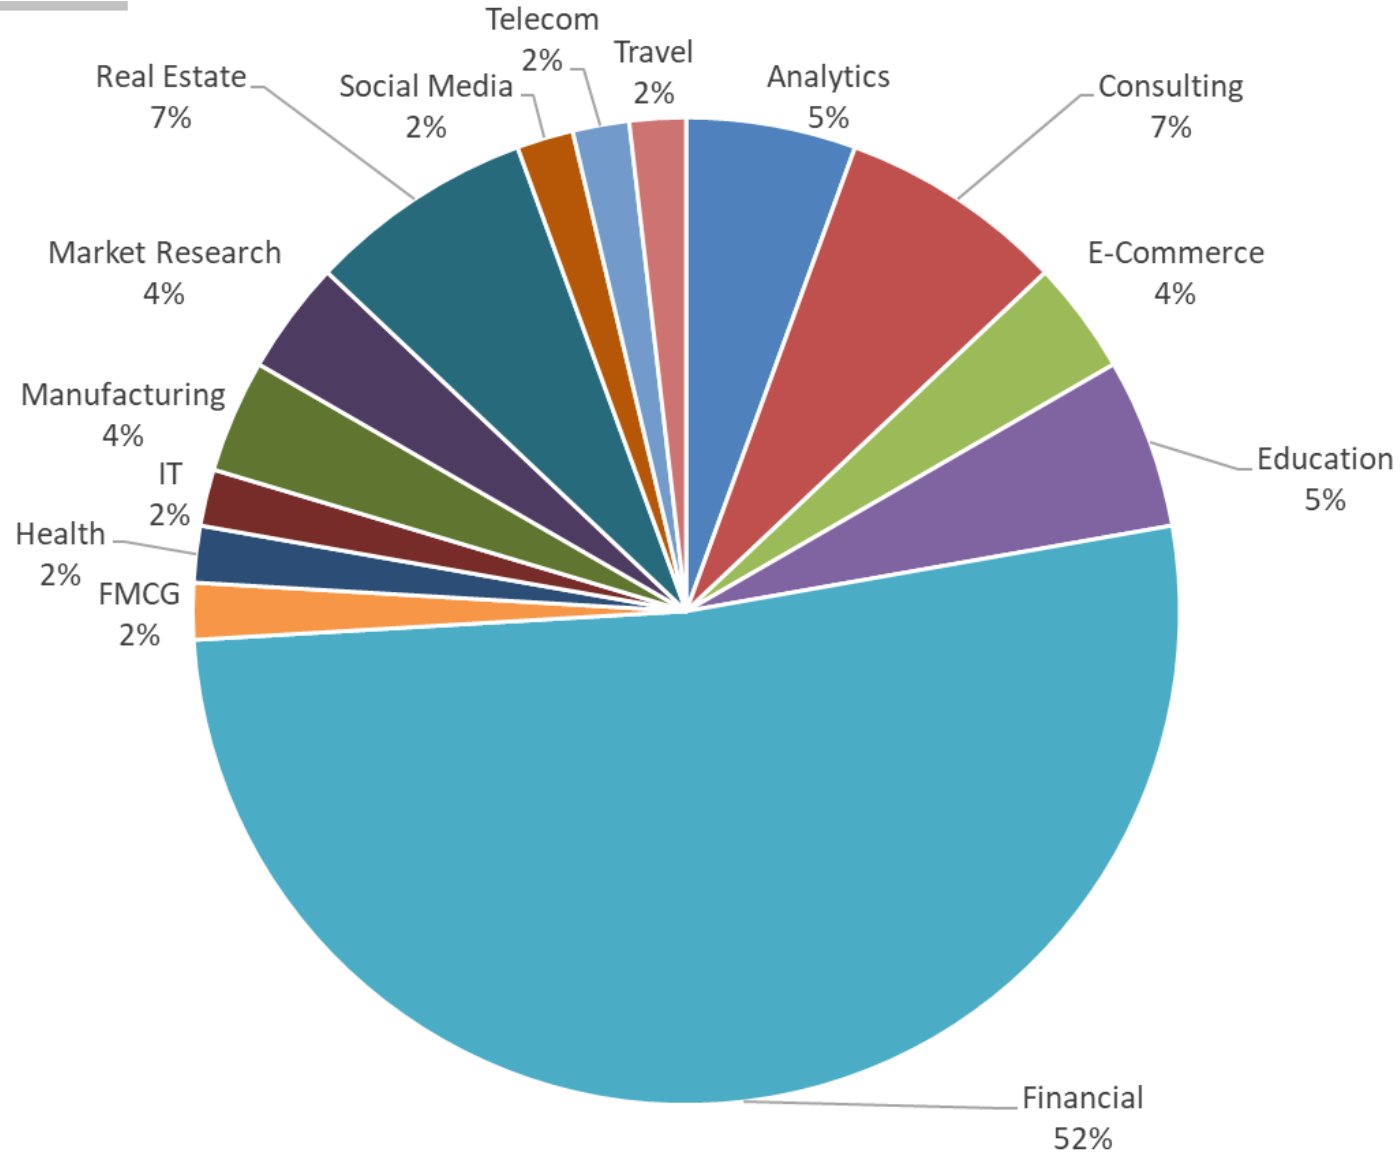

SECTOR-WISE PLACEMENTS

Enriching Lives