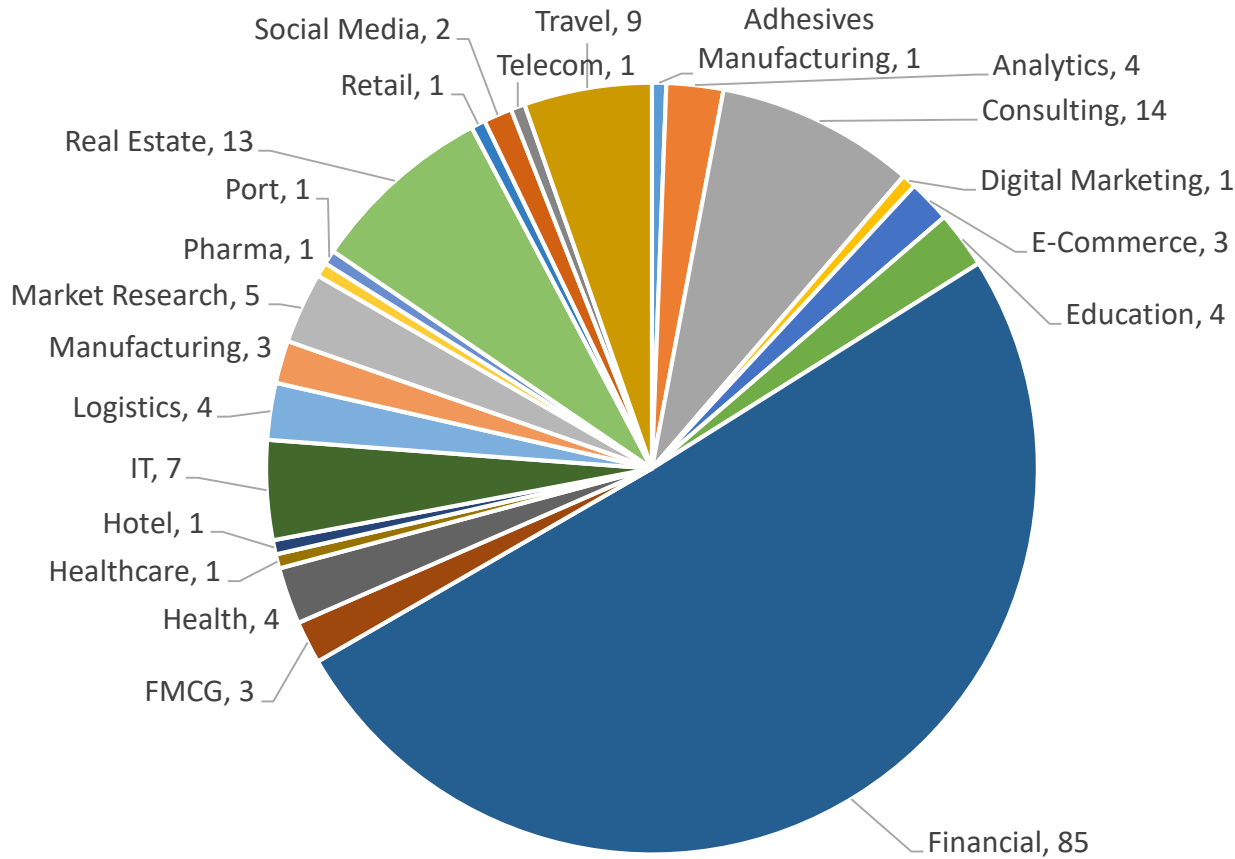

SOME OF OUR RECRUITERS

Enriching Lives

PLACEMENT DETAILS

Enriching Lives

Highest CTC	Rs. 1564000
Average CTC	Rs. 595000
Median CTC	Rs. 520000
Companies Participated	100
New Recruiters	20
Percentage Placed	96%

SOME OF THE ROLES OFFERED

Enriching Lives

Team Manager	Internal Auditor
Sales & Program Manager	Associate Research Manager
Relationship Manager - Retail Branch Banking	Business Development Associate
Operations Trainee	Key Account Trainee - E-commerce
Business Development Executive	Senior Executive Corporate Sales
Business Development Manager	Demand Manager
Associate - US Tax	Territory Sales Manager
Rating Analyst	Associate
Deputy Manager	Associate Consultant - BI
Design Thinker	Management Trainee

SECTOR-WISE PLACEMENTS

Enriching Lives

Adhesives Manufacturing	1
Analytics	4
Consulting	14
Digital Marketing	1
E-Commerce	3
Education	4
Financial	85
FMCG	3
Health	4
Healthcare	1
Hotel	1
IT	7
Logistics	4
Manufacturing	3
Market Research	5
Pharma	1
Port	1
Real Estate	13
Retail	1
Social Media	2
Telecom	1
Travel	9