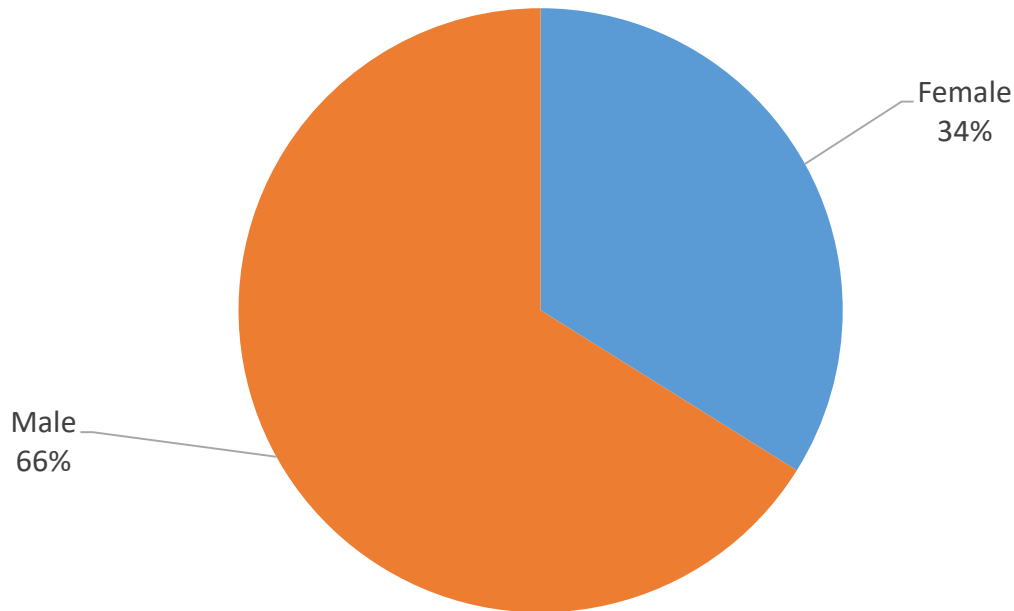

GENDER DIVERSITY

Enriching Lives

Male	118
Female	61

Enriching Lives

Thank you

**Placement Department
Kirloskar Institute of Advanced Management Studies
(KIAMS)**

Harihar & Pune

Ph: 9845201800, 9921167611